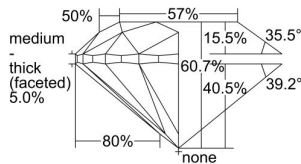

GIA®

FACSIMILE

GIA REPORT 2175917841

Verify this report at gia.edu

GIA DIAMOND DOSSIER®

October 06, 2016
GIA Report Number 2175917841
Shape and Cutting Style ..... Round Brilliant
Measurements ..... 6.19 - 6.30 x 3.79 mm

GRADING RESULTS

Carat Weight ..... 0.93 carat
Color Grade I
Clarity Grade VS1
Cut Grade ..... Good

ADDITIONAL GRADING INFORMATION

Polish ..... Very Good
Symmetry ..... Fair
Fluorescence ..... None
Clarity Characteristics ..... Feather
Inscription(s): GIA 2175917841

PROPORTIONS

Profile to actual proportions

GRADING SCALES

GIA COLOR SCALE

COLORED	D
	E
	F
	G
	H
	I
	J
NEAR COLORLESS	K
	L
Faint	M
	N
	O
	P
	Q
	R
	S
	T
	U
	V
	W
	X
	Y
Light	Z

GIA CLARITY SCALE

FLAWLESS	VERY VERY SLIGHTLY INCLUDED	VS₁	VS₂	VS₁	VS₂	SL₁	SL₂	I₁	I₂	I₃	
											INTERNALLY FLAWLESS

GIA CUT SCALE

EXCELLENT
VERY GOOD
GOOD
FAIR
POOR