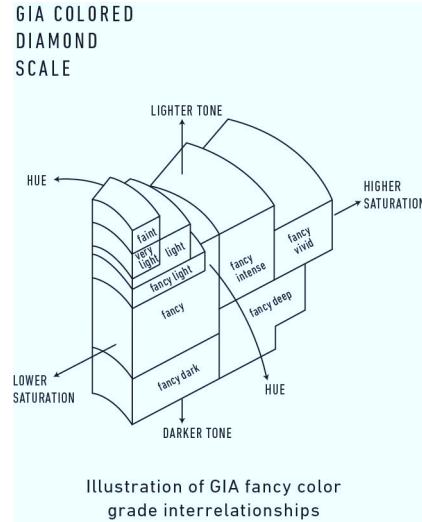

GIA COLORED DIAMOND REPORT

June 25, 2015
Report Type ..... Identification and Origin Report
GIA Report Number 2175213670
Shape and Cutting Style ..... Oval Modified Brilliant
Measurements ..... 5.26 x 3.74 x 2.61 mm
Carat Weight ..... 0.40 carat
Color Grade ..... Fancy Yellow
Color Origin ..... Natural
Color Distribution ..... Even

ADDITIONAL INFORMATION

The results documented in this report refer only to the diamond described, and were obtained using the techniques and equipment used by GIA at the time of examination. This report is not a guarantee or valuation. For additional information and important limitations and disclaimers, please see www.gia.edu/terms or call +1 800 421 7250 or +1 760 603 4500. ©2014 Gemological Institute of America, Inc.

reportcheck.gia.edu