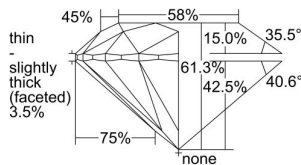

GIA®

FACSIMILE

GIA REPORT 1428728432

Verify this report at GIA.edu

GIA NATURAL DIAMOND DOSSIER®

March 21, 2022
GIA Report Number **1428728432**
Shape and Cutting Style ..... **Round Brilliant**
Measurements ..... **3.61 - 3.64 x 2.22 mm**

GRADING RESULTS

Carat Weight ..... **0.18 carat**
Color Grade ..... **D**
Clarity Grade **VVS1**
Cut Grade ..... **Excellent**

ADDITIONAL GRADING INFORMATION

Polish ..... **Excellent**
Symmetry ..... **Excellent**
Fluorescence ..... **None**
Clarity Characteristics ..... **Feather**
Inscription(s): **GIA 1428728432**

PROPORTIONS

Profile to actual proportions

GRADING SCALES

GIA COLOR SCALE	GIA CLARITY SCALE	GIA CUT SCALE	
D	FLAWLESS	EXCELLENT	
E	INTERNALLY FLAWLESS		
F		VVS₁	VERY GOOD
G	VVS₂		
H	VS₁	GOOD	
I	VS₂		
J	SI₁	FAIR	
K	SI₂		
L	I₁	POOR	
M	I₂		
N	I₃		
O			
P			
Q			
R			
S			
T			
U			
V			
W			
X			
Y			
Z