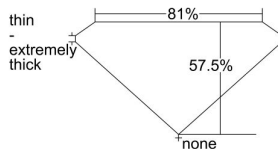

GIA®

FACSIMILE

GIA REPORT 1405828156

Verify this report at GIA.edu

GIA NATURAL DIAMOND DOSSIER®

October 14, 2021
GIA Report Number 1405828156
Shape and Cutting Style ..... Cut-Cornered Rectangular Modified Brilliant
Measurements ..... 8.48 x 4.48 x 2.58 mm

GRADING RESULTS

Carat Weight ..... 0.91 carat
Color Grade ..... E
Clarity Grade S11

ADDITIONAL GRADING INFORMATION

Polish ..... Very Good
Symmetry ..... Good
Fluorescence ..... None
Clarity Characteristics ..... Cloud, Crystal
Inscription(s): GIA 1405828156

PROPORTIONS

Profile not to actual proportions

GRADING SCALES

GIA COLOR SCALE		GIA CLARITY SCALE			
COLORLESS	D	VERY VERY SLIGHTLY INCLUDED	FLAWLESS		
	E		INTERNALLY FLAWLESS		
	F	VERY SLIGHTLY INCLUDED	VVS₁		
	G		VVS₂		
	H		VS₁		
	NEAR COLORLESS	I	VERY SLIGHTLY INCLUDED	VS₂	
		J		S1₁	
		FAINT	K	SLIGHTLY INCLUDED	S1₂
			L		I₁
			M		I₂
VERT LIGHT	N	INCLUDED	I₃		
	O				
	P				
	Q				
	R				
	S				
	T				
LIGHT	U				
	V				
	W				
	X				
Y					
Z