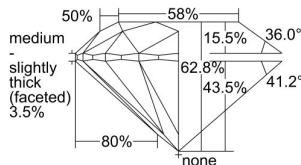

GIA®

FACSIMILE

GIA REPORT 1389449698

Verify this report at GIA.edu

GIA NATURAL DIAMOND DOSSIER®

May 26, 2021
GIA Report Number 1389449698
Shape and Cutting Style ..... Round Brilliant
Measurements ..... 5.64 - 5.67 x 3.55 mm

GRADING RESULTS

Carat Weight ..... 0.70 carat
Color Grade ..... H
Clarity Grade VS1
Cut Grade ..... Excellent

ADDITIONAL GRADING INFORMATION

Polish ..... Excellent
Symmetry ..... Excellent
Fluorescence ..... None
Clarity Characteristics ..... Crystal
Inscription(s): GIA 1389449698

PROPORTIONS

Profile to actual proportions

GRADING SCALES

GIA COLOR SCALE	GIA CLARITY SCALE	GIA CUT SCALE	
D	FLAWLESS	EXCELLENT	
E	INTERNALLY FLAWLESS		
F		VVS₁	VERY GOOD
G	VVS₂		
H	VS₁	GOOD	
I	VS₂		
J	SI₁	FAIR	
K	SI₂		
L	I₁	POOR	
M	I₂		
N	I₃		
O			
P			
Q			
R			
S			
T			
U			
V			
W			
X			
Y			
Z