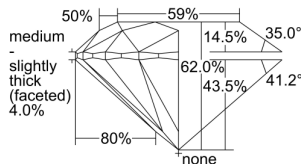

GIA®

FACSIMILE

GIA REPORT 1388257222

Verify this report at GIA.edu

GIA NATURAL DIAMOND DOSSIER®

May 04, 2021
GIA Report Number 1388257222
Shape and Cutting Style ..... Round Brilliant
Measurements ..... 5.39 - 5.41 x 3.35 mm

GRADING RESULTS

Carat Weight ..... 0.60 carat
Color Grade ..... F
Clarity Grade VS1
Cut Grade ..... Excellent

ADDITIONAL GRADING INFORMATION

Polish ..... Excellent
Symmetry ..... Excellent
Fluorescence ..... None
Clarity Characteristics..... Crystal, Needle, Pinpoint
Inscription(s): GIA 1388257222

PROPORTIONS

Profile to actual proportions

GRADING SCALES

GIA COLOR SCALE	GIA CLARITY SCALE	GIA CUT SCALE	
D	FLAWLESS	EXCELLENT	
E	INTERNALLY FLAWLESS		
F		VVS₁	VERY GOOD
G	VVS₂		
H	VS₁	GOOD	
I	VS₂		
J	SI₁	FAIR	
K	SI₂		
L	I₁	POOR	
M	I₂		
N	I₃		
O			
P			
Q			
R			
S			
T			
U			
V			
W			
X			
Y			
Z