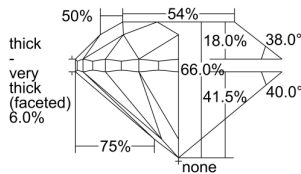

GIA®

FACSIMILE

GIA REPORT 1349902331

Verify this report at GIA.edu

GIA NATURAL DIAMOND DOSSIER®

February 11, 2020
GIA Report Number 1349902331
Shape and Cutting Style ..... Round Brilliant
Measurements ..... 4.84 - 4.92 x 3.22 mm

GRADING RESULTS

Carat Weight ..... 0.50 carat
Color Grade ..... K
Clarity Grade VS1
Cut Grade ..... Good

ADDITIONAL GRADING INFORMATION

Polish ..... Excellent
Symmetry ..... Very Good
Fluorescence ..... None
Clarity Characteristics ..... Crystal
Inscription(s): GIA 1349902331

PROPORTIONS

Profile to actual proportions

GRADING SCALES

GIA COLOR SCALE	GIA CLARITY SCALE	GIA CUT SCALE	
D	FLAWLESS	EXCELLENT	
E	INTERNALLY FLAWLESS		
F		VVS₁	VERY GOOD
G	VVS₂		
H	VS₁	GOOD	
I	VS₂		
J	SI₁	FAIR	
K	SI₂		
L	I₁	POOR	
M	I₂		
N	I₃		
O			
P			
Q			
R			
S			
T			
U			
V			
W			
X			
Y			
Z