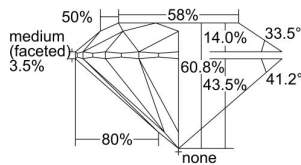

GIA®

FACSIMILE

GIA REPORT 1345772622

Verify this report at GIA.edu

GIA NATURAL DIAMOND DOSSIER®

February 01, 2020
GIA Report Number 1345772622
Shape and Cutting Style ..... Round Brilliant
Measurements ..... 3.65 - 3.67 x 2.23 mm

GRADING RESULTS

Carat Weight ..... 0.18 carat
Color Grade ..... D
Clarity Grade VS1
Cut Grade ..... Excellent

ADDITIONAL GRADING INFORMATION

Polish ..... Excellent
Symmetry ..... Very Good
Fluorescence ..... None
Clarity Characteristics..... Cloud, Feather, Needle, Pinpoint
Inscription(s): GIA 1345772622

PROPORTIONS

Profile to actual proportions

GRADING SCALES

GIA COLOR SCALE	GIA CLARITY SCALE	GIA CUT SCALE	
D	FLAWLESS	EXCELLENT	
E	INTERNALLY FLAWLESS		
F		VVS₁	VERY GOOD
G	VVS₂		
H	VS₁	GOOD	
I	VS₂		
J	SI₁	FAIR	
K	SI₂		
L	I₁	POOR	
M	I₂		
N	I₃		
O			
P			
Q			
R			
S			
T			
U			
V			
W			
X			
Y			
Z