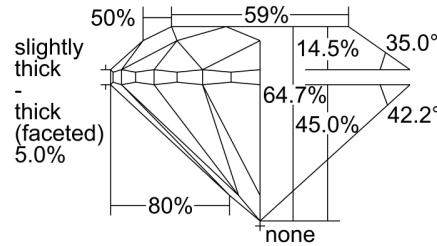

GIA NATURAL DIAMOND GRADING REPORT

February 15, 2019  
 GIA Report Number ..... 1319981251  
 Shape and Cutting Style ..... Round Brilliant  
 Measurements ..... 6.28 - 6.30 x 4.07 mm

GRADING RESULTS

Carat Weight ..... 1.01 carat  
 Color Grade ..... F  
 Clarity Grade ..... SI1  
 Cut Grade ..... Very Good

PROPORTIONS

Profile to actual proportions

CLARITY CHARACTERISTICS

KEY TO SYMBOLS\*

- Twinning Wisp
- Needle
- Feather
- Natural
- Crystal
- Indented Natural

\* Red symbols denote internal characteristics (inclusions). Green or black symbols denote external characteristics (blemishes). Diagram is an approximate representation of the diamond, and symbols shown indicate type, position, and approximate size of clarity characteristics. All clarity characteristics may not be shown. Details of finish are not shown.