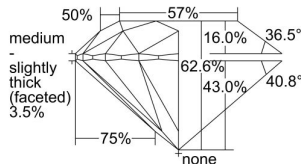

GIA®

FACSIMILE

GIA REPORT 1315569064

Verify this report at GIA.edu

GIA NATURAL DIAMOND DOSSIER®

January 05, 2019
GIA Report Number 1315569064
Shape and Cutting Style ..... Round Brilliant
Measurements ..... 5.05 - 5.08 x 3.17 mm

GRADING RESULTS

Carat Weight ..... 0.50 carat
Color Grade ..... F
Clarity Grade S11
Cut Grade ..... Excellent

ADDITIONAL GRADING INFORMATION

Polish ..... Excellent
Symmetry ..... Excellent
Fluorescence ..... Faint
Clarity Characteristics..... Crystal, Feather
Inscription(s): GIA 1315569064

PROPORTIONS

Profile to actual proportions

GRADING SCALES

GIA COLOR SCALE	GIA CLARITY SCALE	GIA CUT SCALE	
D	FLAWLESS	EXCELLENT	
E	INTERNALLY FLAWLESS		
F		VVS₁	VERY GOOD
G	VVS₂		
H	VS₁	GOOD	
I	VS₂		
J	S1₁	FAIR	
K	S1₂		
L	I₁	POOR	
M	I₂		
N	I₃		
O			
P			
Q			
R			
S			
T			
U			
V			
W			
X			
Y			
Z