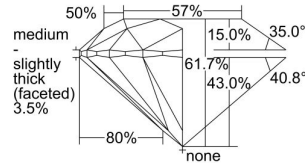

GIA®

FACSIMILE

GIA REPORT 1298155891

Verify this report at GIA.edu

GIA NATURAL DIAMOND DOSSIER®

May 18, 2018
GIA Report Number 1298155891
Shape and Cutting Style ..... Round Brilliant
Measurements ..... 3.96 - 3.98 x 2.45 mm

GRADING RESULTS

Carat Weight ..... 0.23 carat
Color Grade ..... D
Clarity Grade VS1
Cut Grade ..... Excellent

ADDITIONAL GRADING INFORMATION

Polish ..... Excellent
Symmetry ..... Excellent
Fluorescence ..... None
Clarity Characteristics ..... Crystal
Inscription(s): GIA 1298155891

PROPORTIONS

Profile to actual proportions

GRADING SCALES

GIA COLOR SCALE	GIA CLARITY SCALE	GIA CUT SCALE	
D	FLAWLESS	EXCELLENT	
E	INTERNALLY FLAWLESS		
F		VVS₁	VERY GOOD
G	VVS₂		
H	VS₁	GOOD	
I	VS₂		
J	SI₁	FAIR	
K	SI₂		
L	I₁	POOR	
M	I₂		
N	I₃		
O			
P			
Q			
R			
S			
T			
U			
V			
W			
X			
Y			
Z