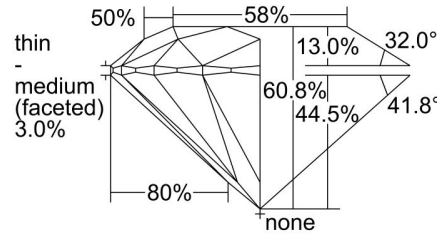

GIA DIAMOND GRADING REPORT

August 21, 2018
 GIA Report Number 1192363681
 Shape and Cutting Style Round Brilliant
 Measurements 11.18 - 11.26 x 6.82 mm

GRADING RESULTS

Carat Weight 5.13 carat
 Color Grade G
 Clarity Grade VS1
 Cut Grade Excellent

ADDITIONAL GRADING INFORMATION

Polish Excellent
 Symmetry Excellent
 Fluorescence None
 Inscription(s): GIA 1192363681
Comments: Pinpoints are not shown.

PROPORTIONS

Profile to actual proportions

CLARITY CHARACTERISTICS

KEY TO SYMBOLS*

- Crystal
- ~ Feather
- \\ Needle
- ☁ Cloud

* Red symbols denote internal characteristics (inclusions). Green or black symbols denote external characteristics (blemishes). Diagram is an approximate representation of the diamond, and symbols shown indicate type, position, and approximate size of clarity characteristics. All clarity characteristics may not be shown. Details of finish are not shown.