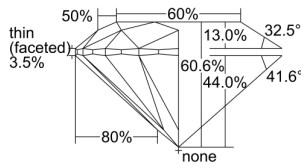

GIA®

FACSIMILE

GIA REPORT 1192331116

Verify this report at GIA.edu

GIA NATURAL DIAMOND DOSSIER®

May 04, 2018
GIA Report Number 1192331116
Shape and Cutting Style ..... Round Brilliant
Measurements ..... 5.14 - 5.18 x 3.13 mm

GRADING RESULTS

Carat Weight ..... 0.50 carat
Color Grade ..... F
Clarity Grade VS1
Cut Grade ..... Excellent

ADDITIONAL GRADING INFORMATION

Polish ..... Excellent
Symmetry ..... Excellent
Fluorescence ..... Faint
Clarity Characteristics ..... Crystal
Inscription(s): GIA 1192331116

PROPORTIONS

Profile to actual proportions