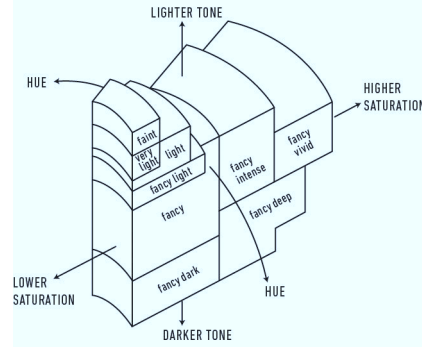

GIA COLORED DIAMOND REPORT

December 26, 2017
 Report Type Identification and Origin Report
 GIA Report Number 1182900597
 Shape and Cutting Style Cushion Modified Brilliant
 Measurements 5.64 x 5.61 x 3.60 mm
 Carat Weight 1.01 carat
 Color Grade Fancy Purple-Pink
 Color Origin Natural
 Color Distribution Even

ADDITIONAL INFORMATION

**GIA COLORED
DIAMOND
SCALE**

Illustration of GIA fancy color grade interrelationships

The results documented in this report refer only to the diamond described, and were obtained using the techniques and equipment used by GIA at the time of examination. This report is not a guarantee or valuation. For additional information and important limitations and disclaimers, please see www.gia.edu/terms or call +1 800 421 7250 or +1 760 603 4500. ©2014 Gemological Institute of America, Inc.