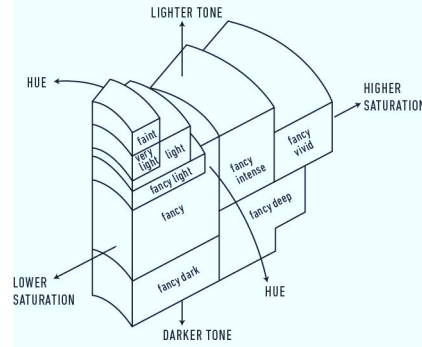

GIA COLORED DIAMOND REPORT

July 26, 2017
 Report Type Identification and Origin Report
 GIA Report Number 1182608160
 Shape and Cutting Style Oval Brilliant
 Measurements 5.90 x 3.99 x 2.29 mm
 Carat Weight 0.40 carat
 Color Grade Fancy Yellow
 Color Origin Natural
 Color Distribution Even

ADDITIONAL INFORMATION

GIA COLORED
DIAMOND
SCALE

Illustration of GIA fancy color grade interrelationships

The results documented in this report refer only to the diamond described, and were obtained using the techniques and equipment used by GIA at the time of examination. This report is not a guarantee or valuation. For additional information and important limitations and disclaimers, please see www.gia.edu/terms or call +1 800 421 7250 or +1 760 603 4500. ©2014 Gemological Institute of America, Inc.